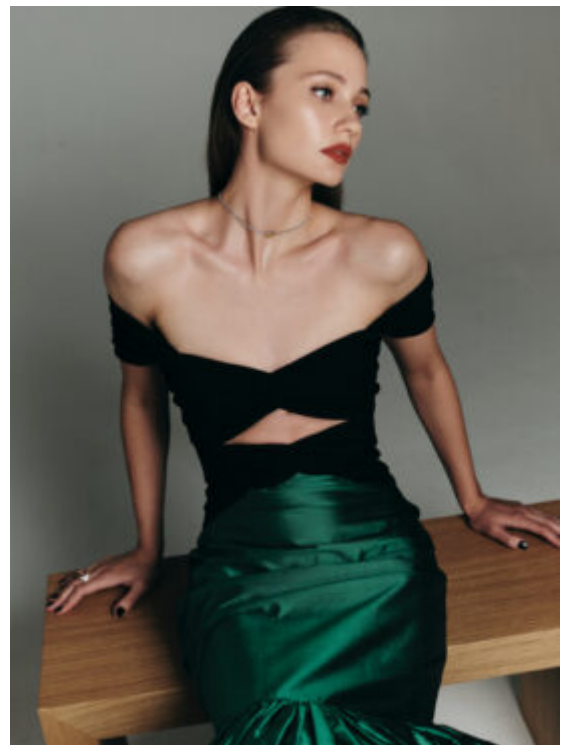

# TRUE MODELS

**Arina Tenchurina**

177 | 82 / 62 / 90 / 39 | Light Brown / Green