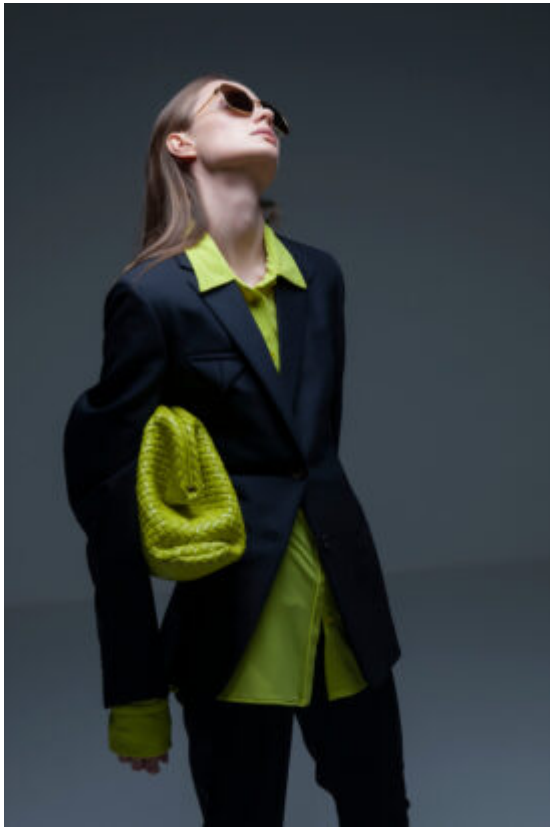

# TRUE MODELS

**Arina Tenchurina**

177 | 82 / 62 / 90 / 39 | Light Brown / Green