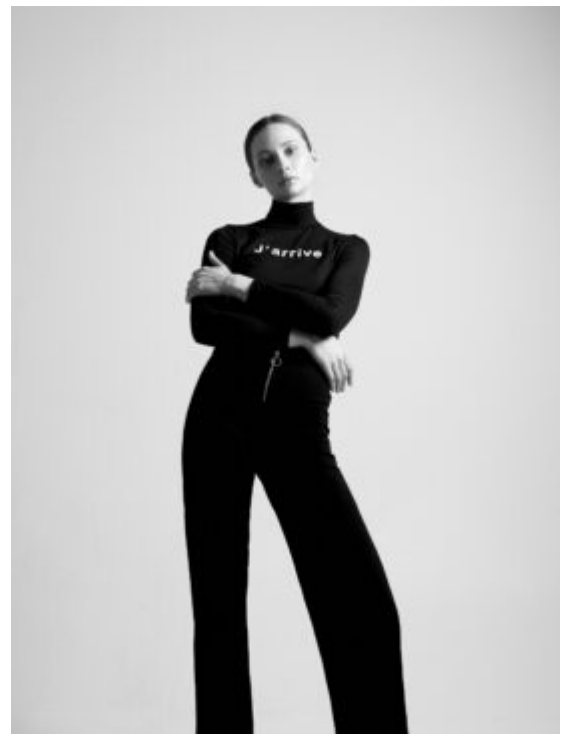

# TRUE MODELS

**Arina Tenchurina**

177 | 82 / 62 / 90 / 39 | Light Brown / Green