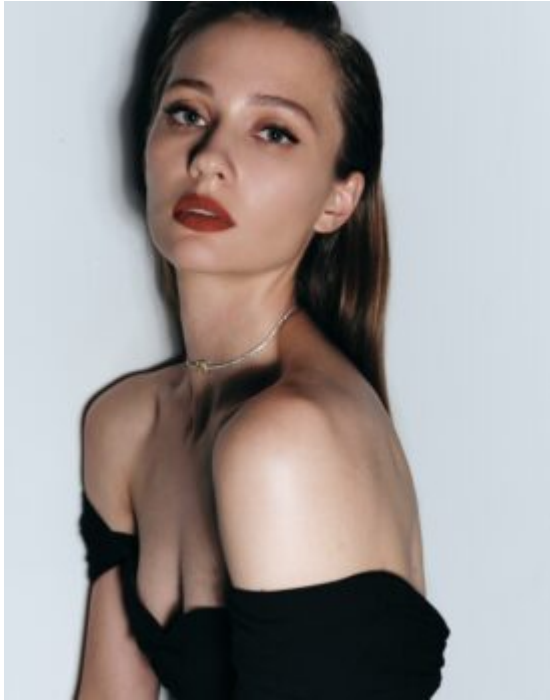

# TRUE MODELS

**Arina Tenchurina**

177 | 82 / 62 / 90 / 39 | Light Brown / Green